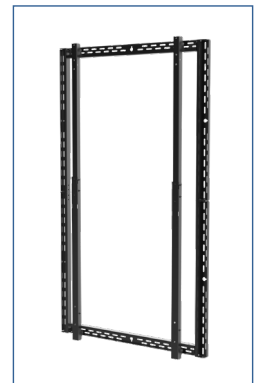

ESF675

Mounting Pattern
 1400 x 600mm
 (55.12" x 23.62")
 600 x 1400mm
 (23.62" x 55.12")

Max Load
 200lb
 (91kg)

Outdoor Flat Wall Mount

FOR THE 75" XTREME™ HIGH BRIGHT OUTDOOR DISPLAY (XHB754)

Designed exclusively for the Peerless-AV® 75" Xtreme™ High Bright Outdoor Display (XHB754), the ESF675 outdoor wall mount combines versatility, simplicity, and stability. Made of heavy gauge steel, with a corrosion resistant coating and stainless steel hardware, this outdoor mount is designed to meet the demanding needs of the outdoors. The mount's unique design provides a single solution for mounting the XHB754 in either portrait or landscape orientation. The mount also ships with security screws so only those with the proper tool can gain access to the display. This mount is ideal for patios, bars, entryways, walkways and more in any professional application – from restaurants, stadiums, retail and beyond.

- Telescoping adaptors allow the XHB754 to be installed in portrait or landscape orientation
- Universal mounting pattern up to 1400 x 600mm (55.12" x 23.62")
- Designed specifically for outdoor use and constructed from weatherproof materials
- Mount includes theft resistant hardware, installed with a security tool
- Mounts display 2.15" (55mm) from the wall
- Double stud mounting with 16", 20", 24" and 32" stud placements
- Wood, concrete or cinder block mounting hardware included

OPEN WALL PLATE
 Allows total wall access, increasing electrical and cable management options

Landscape Orientation

For use with 75" Xtreme™ High Bright Outdoor Display (XHB754)

Portrait Orientation

Please visit peerless-av.com/en-us/patents for patent information.

ESF675	Outdoor Flat Wall Mount for the 75" Xtreme™ High Bright Outdoor Display (XHB754)
---------------	--

Product Specifications

	DIMENSIONS (W x H x D)	PRODUCT WEIGHT	LOAD CAPACITY	FINISH	AVAILABLE COLORS
ESF675	60.26" x 36.00" x 2.15" (1531 x 914 x 55mm)	32lb (14.5kg)	200lb (90.7kg)	Outdoor-Rated Powder Coating	Black