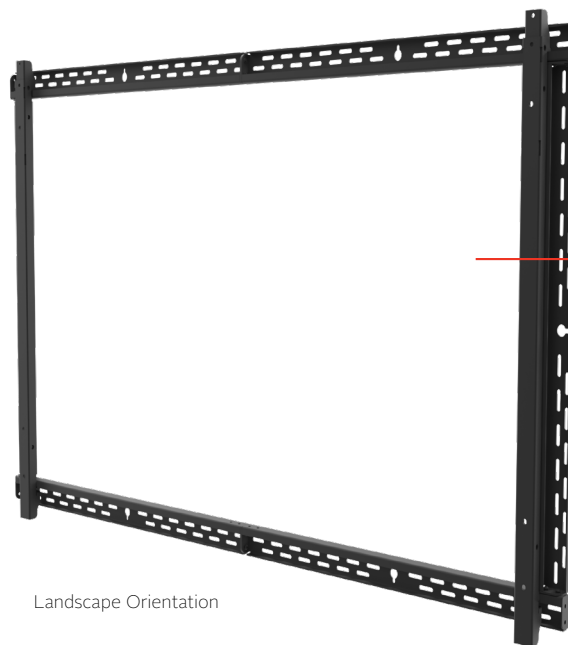

ESF675

Mounting Pattern
 1400 x 600mm
 (55.12" x 23.62")
 600 x 1400mm
 (23.62" x 55.12")

Max Load
 200lb
 (91kg)

Outdoor Flat Wall Mount

FOR THE 75" XTREME™ HIGH BRIGHT OUTDOOR DISPLAY (XHB754)

Designed exclusively for the Peerless-AV® 75" Xtreme™ High Bright Outdoor Display (XHB754), the ESF675 outdoor wall mount combines versatility, simplicity, and stability. Made of heavy gauge steel, with a corrosion resistant coating and stainless steel hardware, this outdoor mount is designed to meet the demanding needs of the outdoors. The mount's unique design provides a single solution for mounting the XHB754 in either portrait or landscape orientation. The mount also ships with security screws so only those with the proper tool can gain access to the display. This mount is ideal for patios, bars, entryways, walkways and more in any professional application – from restaurants, stadiums, retail and beyond.

- Telescoping adaptors allow the XHB754 to be installed in portrait or landscape orientation
- Universal mounting pattern up to 1400 x 600mm (55.12" x 23.62")
- Designed specifically for outdoor use and constructed from weatherproof materials
- Mount includes theft resistant hardware, installed with a security tool
- Mounts display 2.15" (55mm) from the wall
- Double stud mounting with 16", 20", 24" and 32" stud placements
- Wood, concrete or cinder block mounting hardware included

OPEN WALL PLATE
 Allows total wall access, increasing electrical and cable management options

Landscape Orientation

For use with 75" Xtreme™ High Bright Outdoor Display (XHB754)

Portrait Orientation

Please visit peerless-av.com/en-us/patents for patent information.

ESF675	Outdoor Flat Wall Mount for the 75" Xtreme™ High Bright Outdoor Display (XHB754)
---------------	--

Product Specifications

	DIMENSIONS (W x H x D)	PRODUCT WEIGHT	LOAD CAPACITY	FINISH	AVAILABLE COLORS
ESF675	60.26" x 36.00" x 2.15" (1531 x 914 x 55mm)	32lb (14.5kg)	200lb (90.7kg)	Outdoor-Rated Powder Coating	Black